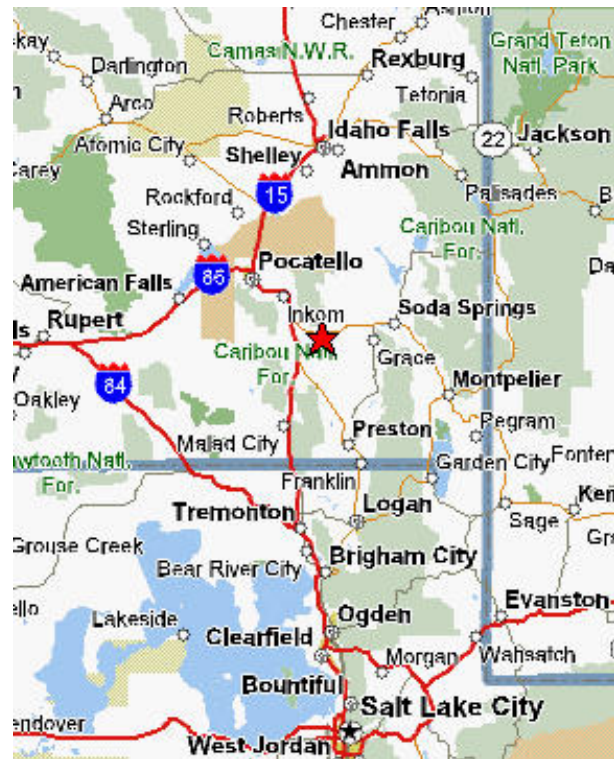

Printable Map to Lava Hot Springs Inn

Lava Hot Springs Inn
 94 East Portneuf Ave.
 Lava Hot Springs, ID 83246
 1-800-527-5830 or 208-776-5830

2 1/2 hours from Salt Lake City
3 hours from Park City
3 hours from Jackson Hole
3 hours from Sun Valley

Driving Directions from I-15

- 1: Take the **I-15-BL/US-30 E** exit number **47**, East towards MCCAMMON/SODA SPRINGS.
- 2: Follow **US-30 East** to Lava
 11.2 miles (18.0 km)
- 3: Turn right into Lava and drive to the bottom of the hill.
 Continue just to the end of the bridge and turn left into our parking lot.